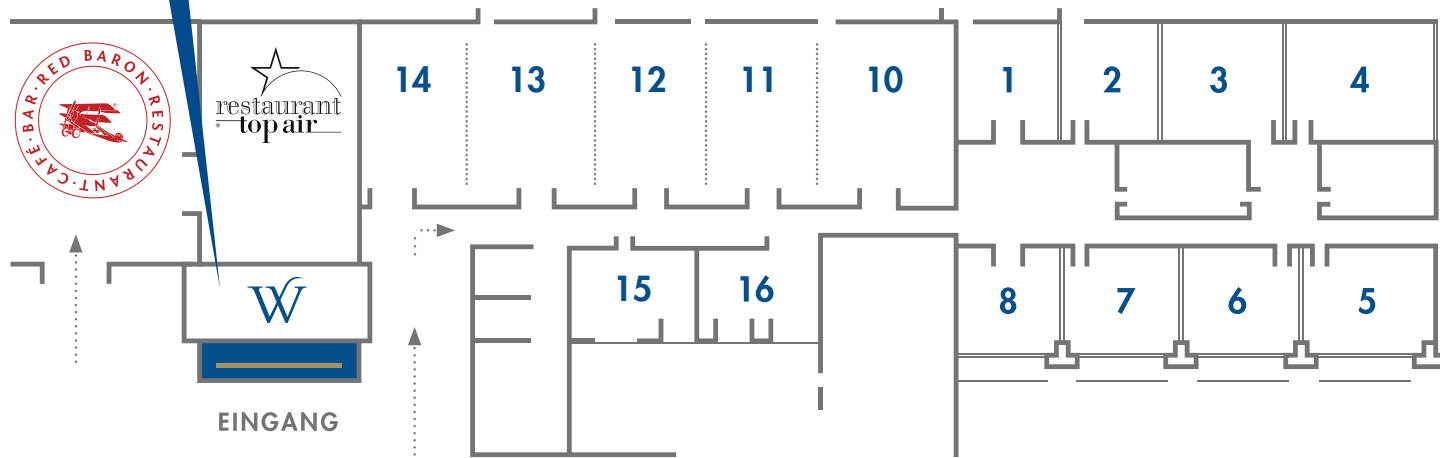

Any questions? Contact us!

MAKE USE OF OUR VARIED POSSIBILITIES!

RECEPTION

Terminal 1,
Level 4
70629 Stuttgart

ROOMS 10-14 ARE FLEXIBLE AND
CAN BE COMBINED INDIVIDUALLY

**ROOMS FOR 2 TO 280
PEOPLE (35 – 352 m²)**